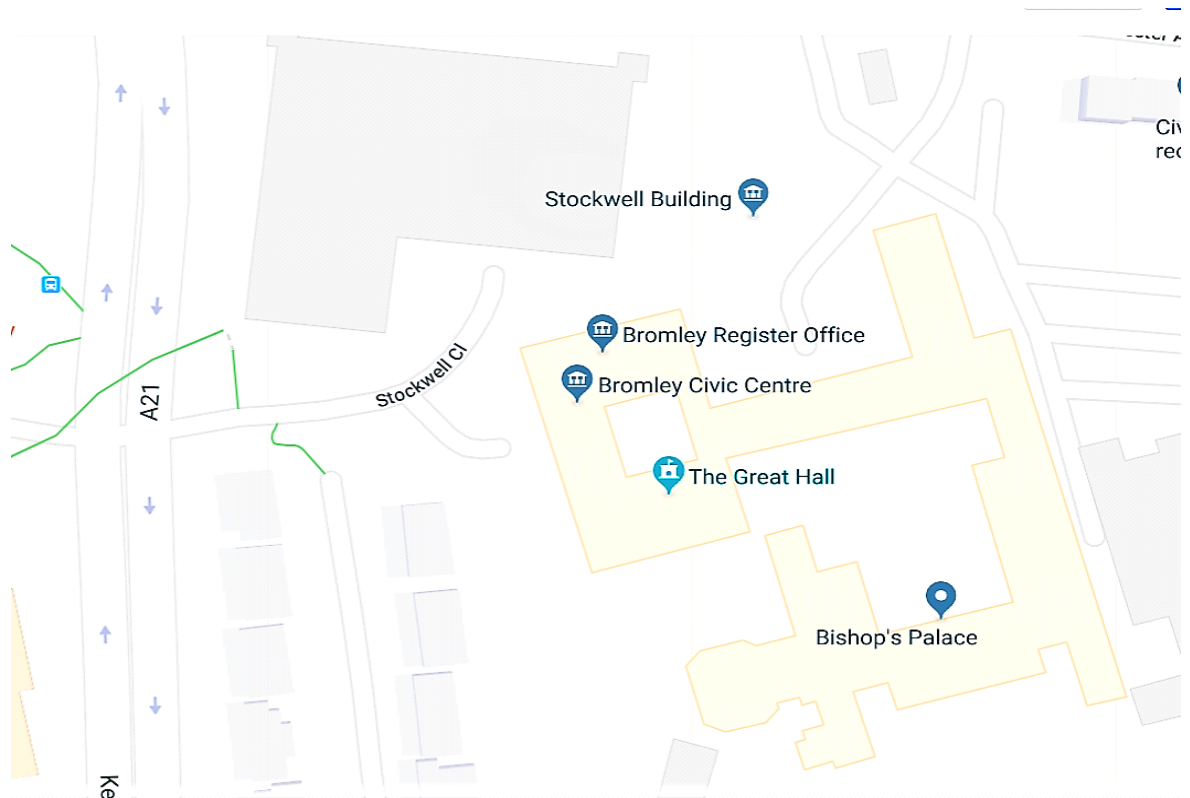

Our Centres are no longer able to receive donations.

Please take donations directly to our warehouse so the volunteers in the Centres can focus on clients.

Any queries, please phone the Warehouse during opening hours or the general enquiries no. 07876 809430.

Thank you very much. We really appreciate your help with this.